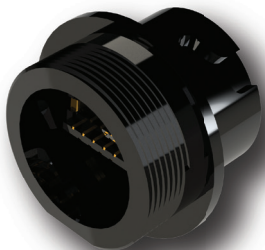

# Waterproof HDMI Connectors

E-seal waterproof HDMI connectors follow industry standards and are available with a quarter turn, twist and lock, bayonet locking system offering easy mating and an ultra secure connection. Fully sealed on the back end with an O-ring seal to the panel insures no water ingress. These IP67 rated connectors are fully submersible and deliver high speed video transmissions resulting in very high resolution images.

## Features

- Plating options from gold flash to 30u" gold plating
- Quarter turn, twist and lock, bayonet style locking mechanism
- Silicone rubber seals and fully potted terminals
- Hot pluggable
- Synchronous or asynchronous high speed data transmissions

## Waterproof HDMI Connectors

Series	No. of Contacts	Plating Options	Contact Codes	Ins. Material	Type
694W	38	Flash-30u"	Cable End	LCP	A

Premium IP67 connector with secure locking mechanism

IP67 waterproof connection with superior shock & vibration resistance!