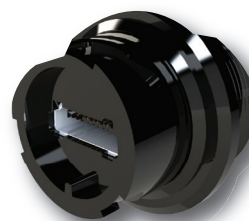

# Waterproof HDMI Connectors

E-seal waterproof HDMI connectors follow industry standards and are available with a quarter turn, twist and lock, bayonet locking system offering easy mating and an ultra secure connection. Fully sealed on the back end with an O-ring seal to the panel insures no water ingress. These IP67 rated connectors are fully submersible and deliver high speed video transmissions resulting in very high resolution images.

## Features

- Plating options from gold flash to 30u" gold plating
- Quarter turn, twist and lock, bayonet style locking mechanism
- Silicone rubber seals and fully potted terminals
- Hot pluggable
- Synchronous or asynchronous high speed data transmissions

## Waterproof HDMI Connectors

Series	No. of Contacts	Plating Options	Contact Codes	Ins. Material	Type
694W	38	Flash-30u"	Cable End	LCP	A

Premium IP67 connector with secure locking mechanism

IP67 waterproof connection with superior shock & vibration resistance!