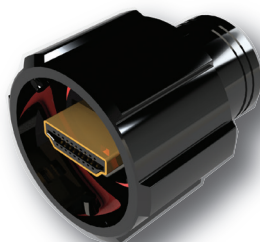

# Waterproof HDMI Connectors

E-seal waterproof HDMI connectors follow industry standards and are available with a quarter turn, twist and lock, bayonet locking system offering easy mating and an ultra secure connection. Fully sealed on the back end with an O-ring seal to the panel insures no water ingress. These IP67 rated connectors are fully submersible and deliver high speed video transmissions resulting in very high resolution images.

## Features

- Plating options from gold flash to 30u" gold plating
- Quarter turn, twist and lock, bayonet style locking mechanism
- Silicone rubber seals and fully potted terminals
- Hot pluggable
- Synchronous or asynchronous high speed data transmissions

## Waterproof HDMI Connectors

Series	No. of Contacts	Plating Options	Contact Codes	Ins. Material	Type
694W	38	Flash-30u"	Cable End	LCP	A

Premium IP67 connector with secure locking mechanism

IP67 waterproof connection with superior shock & vibration resistance!