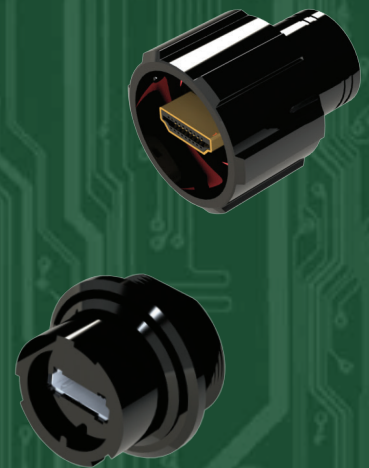

# Waterproof HDMI Connectors

E-seal waterproof HDMI connectors follow industry standards and are available with a quarter turn, twist and lock, bayonet locking system offering easy mating and an ultra secure connection. Fully sealed on the back end with an O-ring seal to the panel insures no water ingress. These IP67 rated connectors are fully submersible and deliver high speed video transmissions resulting in very high resolution images.

## Features

- Plating options from gold flash to 30u" gold plating
- Quarter turn, twist and lock, bayonet style locking mechanism
- Silicone rubber seals and fully potted terminals
- Hot pluggable
- Synchronous or asynchronous high speed data transmissions

## Waterproof HDMI Connectors

Series	No. of Contacts	Plating Options	Contact Codes	Ins. Material	Type
694W	38	Flash-30u"	Cable End	LCP	A

Premium IP67 connector with secure locking mechanism

IP67 waterproof connection with superior shock & vibration resistance!