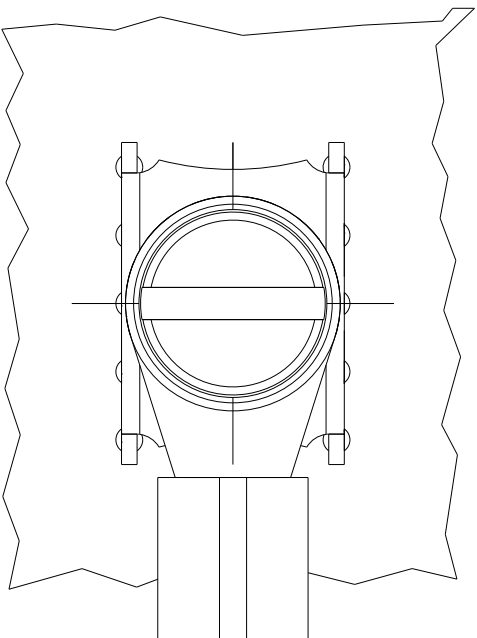

cheese head screw

001765-Scheibe DN 125 A 4.3

washer

Kabelschuh
cable eye

033412 Zahnscheibe DN6797 4.3 Form A

ratchet wheel

Consider protection memo from DB 34

All rights reserved. Only for information. In future that this is the latest version of this drawing, please contact one of the ERM companies before using. Subject to modification without prior notice. Drawing will not be updated.	Tolerances ISO 2768-m	Additional dimensions h mm	Scale 5:1
	Designation SCHEMAZEICHNUNG EINBAU SVA SKETCH POWER BUG		

E02171