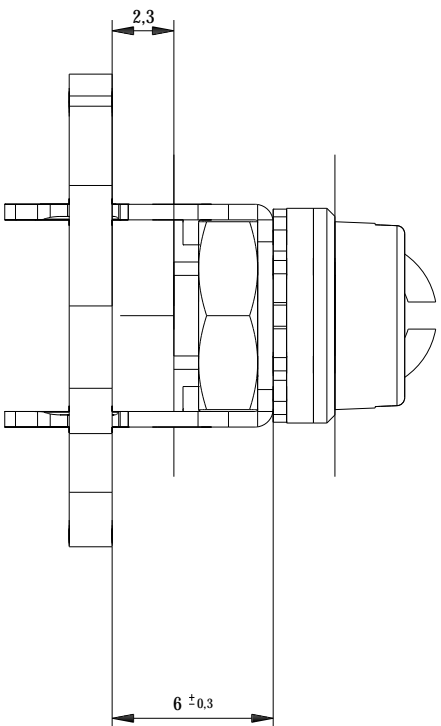

cheese head screw

001765-Scheibe DN 125 A 4.3

washer

Kabelschuh
cable eye

033412 Zahnscheibe DN6797 4.3 Form A

ratchet wheel

Consider protection memo from DB 34

All rights reserved. Only for information. In future that this is the latest version of this drawing, please contact one of the ERM companies before using. Subject to modification without prior notice. Drawing will not be updated.	Tolerances ISO 2768-m	Additional dimensions h mm	Scale 5:1
	Designation SCHEMAZEICHNUNG EINBAU SVA SKETCH POWER BUG		

E02171