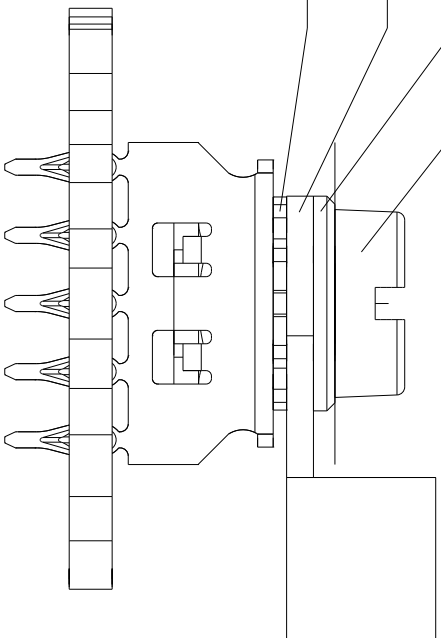

cheese head screw

001765-Scheibe DN 125 A 4.3

washer

Kabelschuh
cable eye

033412 Zahnscheibe DN6797 4.3 Form A

ratchet wheel

Consider protection memo from DB 34

All rights reserved. Only for information. In future that this is the latest version of this drawing, please contact one of the ERM companies before using. Subject to modification without prior notice. Drawing will not be updated.	Tolerances ISO 2768-m	Additional dimensions h mm	Scale 5:1
	Designation SCHEMAZEICHNUNG EINBAU SVA SKETCH POWER BUG		

E02171