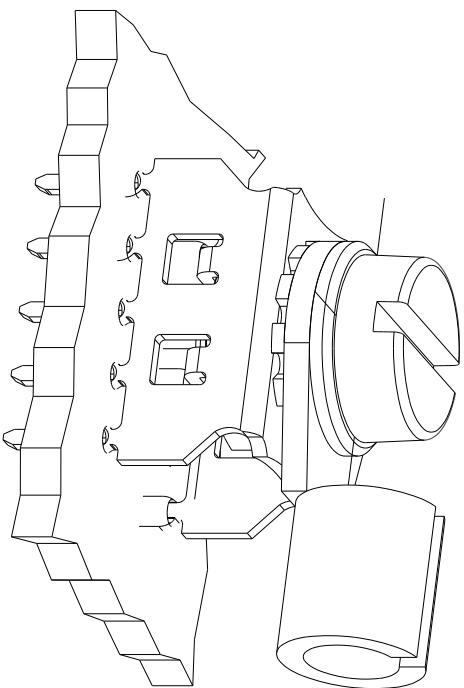

cheese head screw

001765-Scheibe DN 125 A 4.3

washer

Kabelschuh
cable eye

033412 Zahnscheibe DN6797 4.3 Form A

ratchet wheel

Consider protection memo from DB 34

All rights reserved. Only for information. In future that this is the latest version of this drawing, please contact one of the ERM companies before using. Subject to modification without prior notice. Drawing will not be updated.	Tolerances ISO 2768-m	Additional dimensions h mm	Scale 5:1
	Designation SCHEMAZEICHNUNG EINBAU SVA SKETCH POWER BUG		

E02171